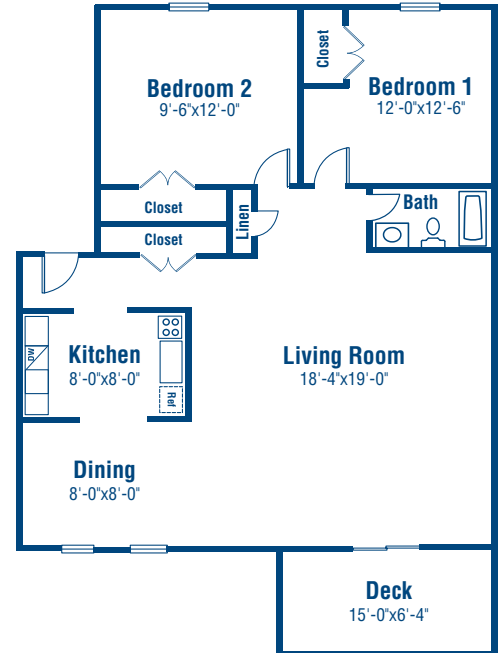

THE WILLOW

1 Bedroom
1 Bath
\$995

THE ASPEN

2 Bedrooms
1 Bath
\$1,095

THE CHESTNUT

2 Bedrooms
1 Bath
\$1,095

Open daily by appointment, call to schedule
your personal tour – 215.416.1377

Heritage Crystal Springs, 200 North Church Street, Parkesburg, PA 19365