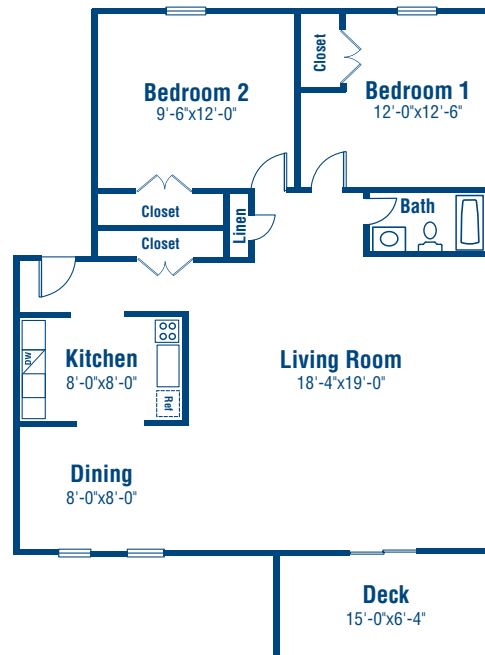

THE CHESTNUT

2 Bedrooms
1 Bath
$1,125

Open daily by appointment, call to schedule
your personal tour – 610.857.5260

Heritage Crystal Springs, 200 North Church Street, Parkesburg, PA 19365

HeritagePropertyRentals.com