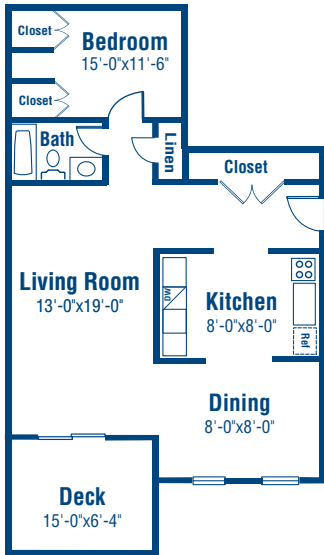

THE WILLOW

1 Bedroom
1 Bath
\$995

THE ASPEN

2 Bedrooms
1 Bath
\$1,095

THE CHESTNUT

2 Bedrooms
1 Bath
\$1,095

Open daily by appointment, call to schedule
your personal tour – 215.416.1377

Heritage Crystal Springs, 200 North Church Street, Parkesburg, PA 19365