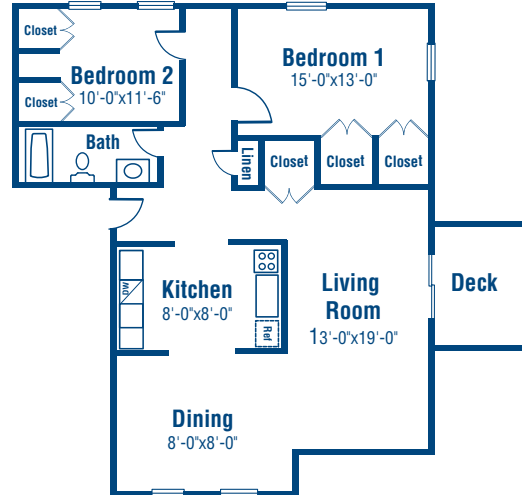

THE WILLOW

1 Bedroom
1 Bath
\$995

THE ASPEN

2 Bedrooms
1 Bath
\$1,095

THE CHESTNUT

2 Bedrooms
1 Bath
\$1,095

Open daily by appointment, call to schedule
your personal tour – 215.416.1377

Heritage Crystal Springs, 200 North Church Street, Parkesburg, PA 19365