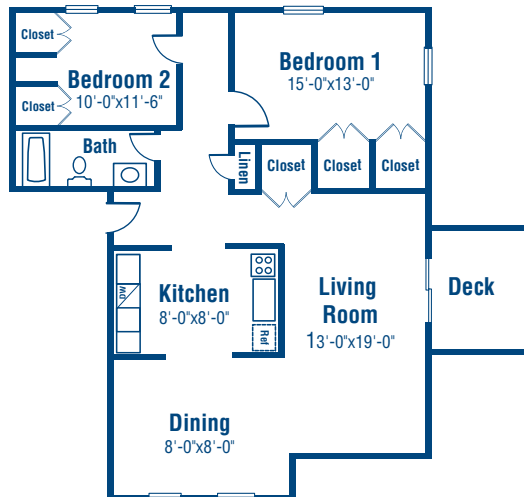

## THE WILLOW

1 Bedroom  
1 Bath  
**\$1,025**