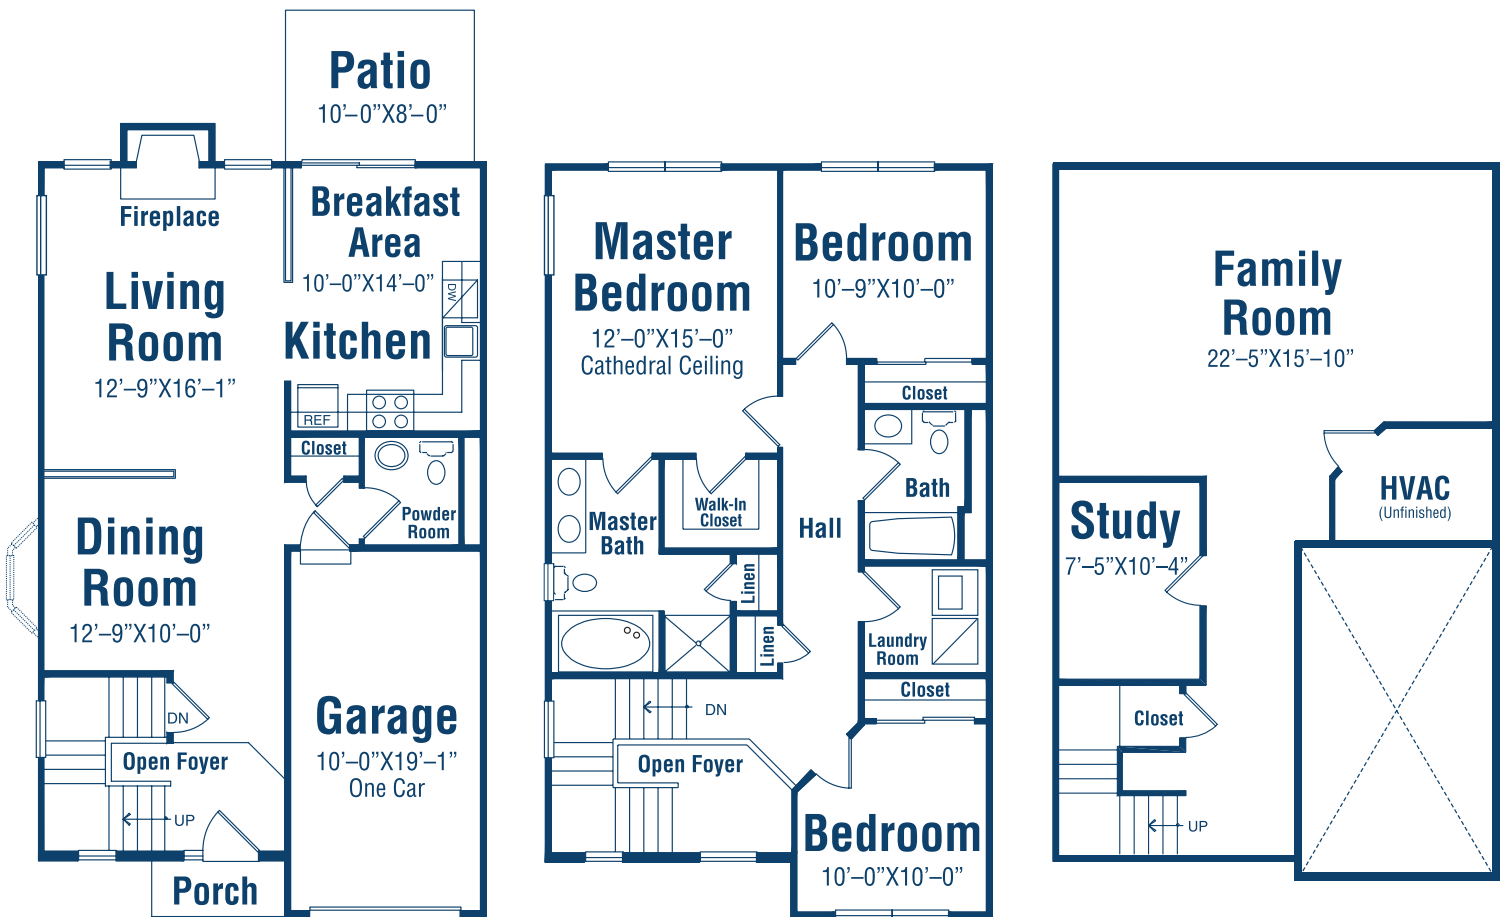

HERITAGE Summer Hill

**YORKSHIRE • 1,921 Sq. Ft.
3 Bedroom • 2 1/2 Baths**

End Location Shown