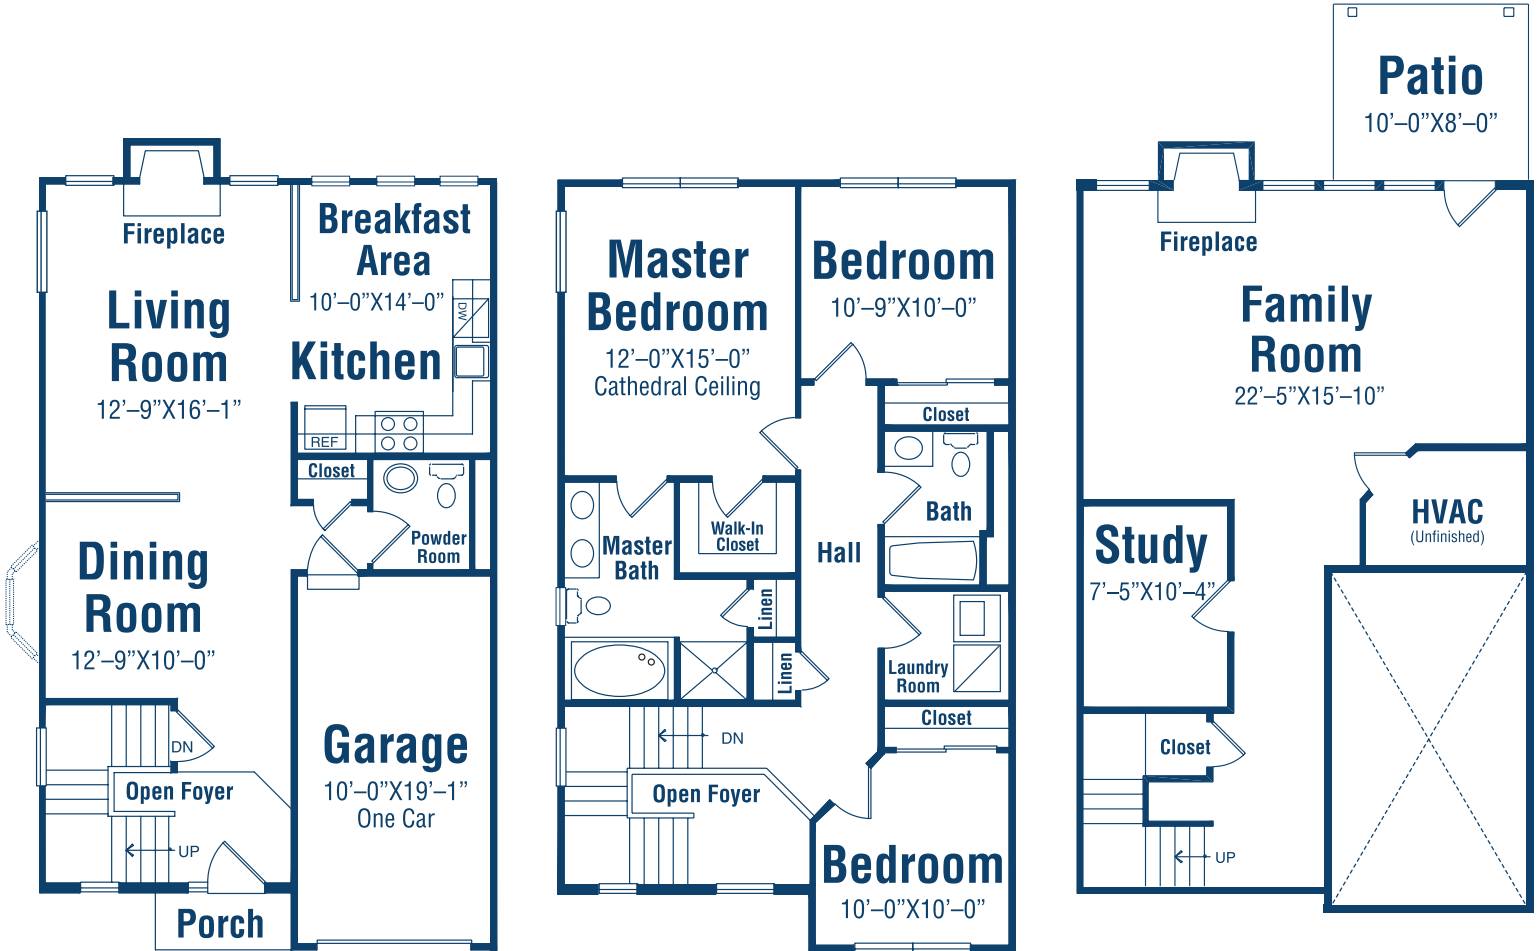

HERITAGE
Summer Hill

YORKSHIRE • 1,921 Sq. Ft.
3 Bedroom • 2 1/2 Baths • Walk-Out Basement

End Location Shown