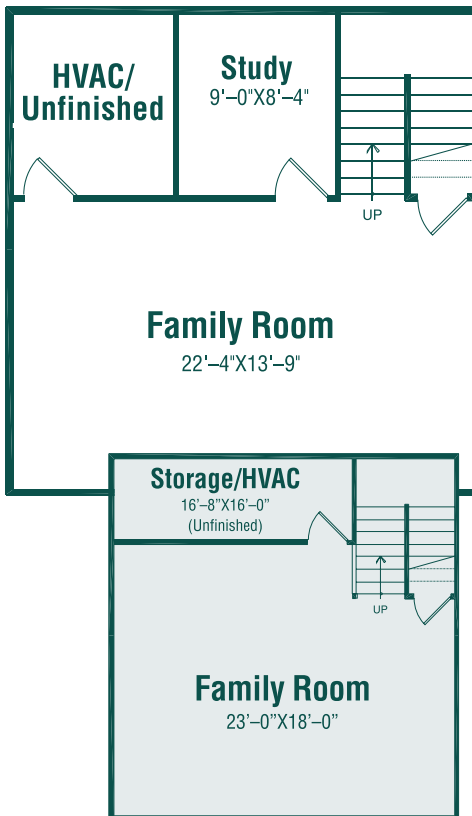

# HERITAGE ORCHARD HILL

Maplewood • 1,576 Square Feet  
2 Bedroom • 2 1/2 Baths

FIRST FLOOR

SECOND FLOOR