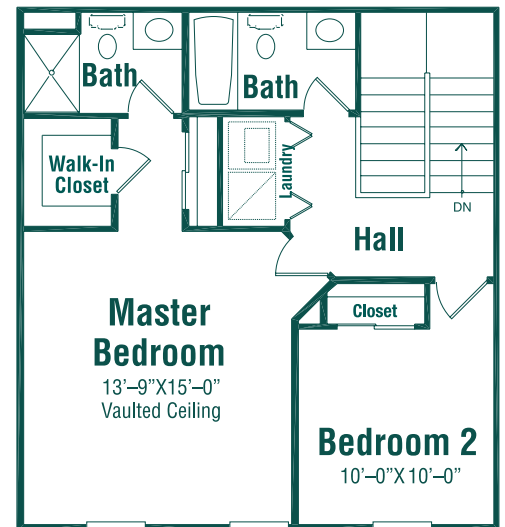

# HERITAGE ORCHARD HILL

Maplewood • 1,576 Square Feet  
2 Bedroom • 2 1/2 Baths

FIRST FLOOR

SECOND FLOOR