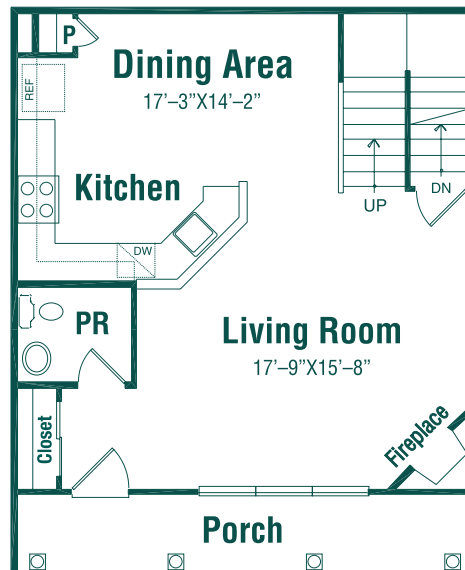

# HERITAGE ORCHARD HILL

Maplewood • 1,576 Square Feet  
2 Bedroom • 2 1/2 Baths

FIRST FLOOR

SECOND FLOOR