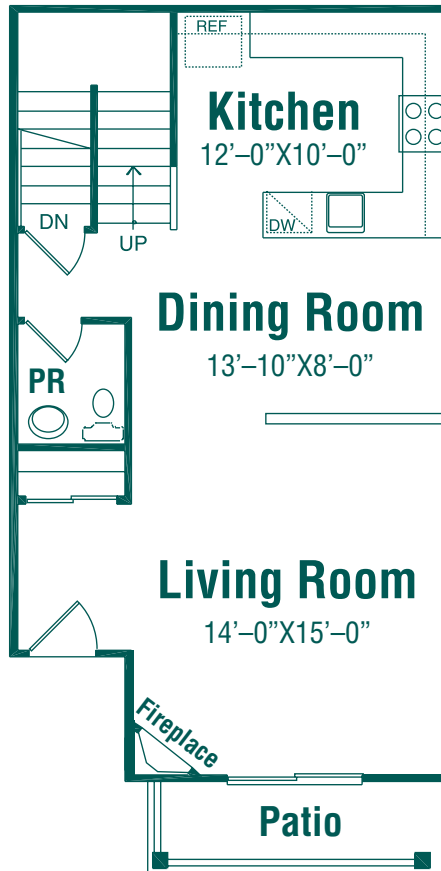

HERITAGE ORCHARD HILL

Applewood Patio • 1,559 Square Feet
1 Bedroom • 1 1/2 Baths*

* Two bathroom options available