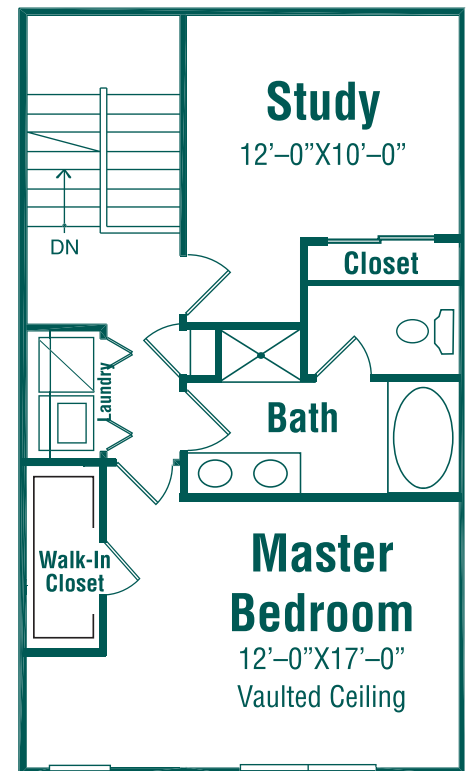

HERITAGE ORCHARD HILL

Applewood Bay • 1,559 Square Feet
1 Bedroom • 1 1/2 Baths*

* Two bathroom options available