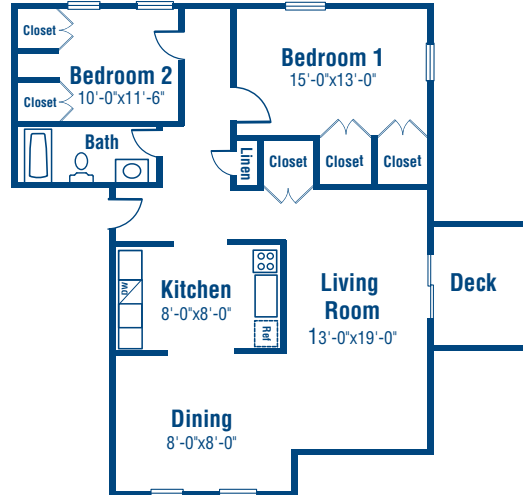

THE WILLOW

1 Bedroom
1 Bath
\$875

THE ASPEN

2 Bedrooms
1 Bath
\$975

THE CHESTNUT

2 Bedrooms
1 Bath
\$975

Open daily by appointment, call to schedule
your personal tour – 610-857-5260

Heritage Crystal Springs, 200 North Church Street, Parkesburg, PA 19365