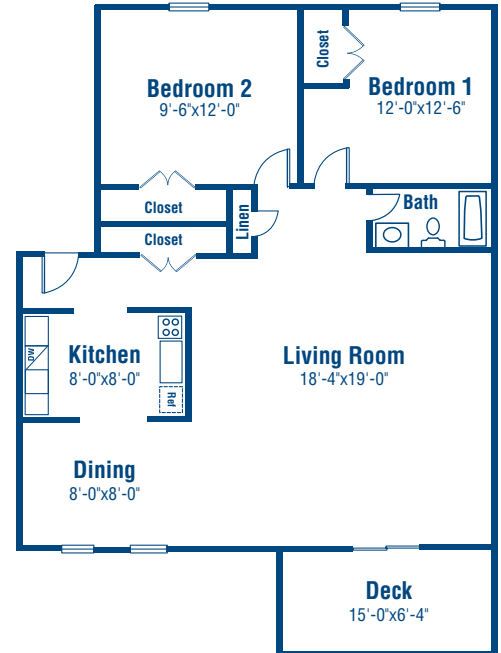

THE WILLOW

1 Bedroom
1 Bath
\$875

THE ASPEN

2 Bedrooms
1 Bath
\$975

THE CHESTNUT

2 Bedrooms
1 Bath
\$975

Open daily by appointment, call to schedule
your personal tour – 610-857-5260

Heritage Crystal Springs, 200 North Church Street, Parkesburg, PA 19365