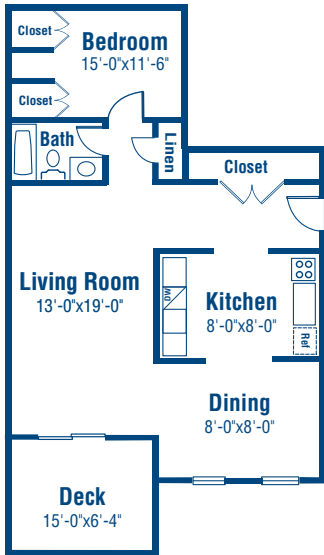

THE WILLOW

1 Bedroom
1 Bath
\$875

THE ASPEN

2 Bedrooms
1 Bath
\$975

THE CHESTNUT

2 Bedrooms
1 Bath
\$975

Open daily by appointment, call to schedule
your personal tour – 610-857-5260

Heritage Crystal Springs, 200 North Church Street, Parkesburg, PA 19365